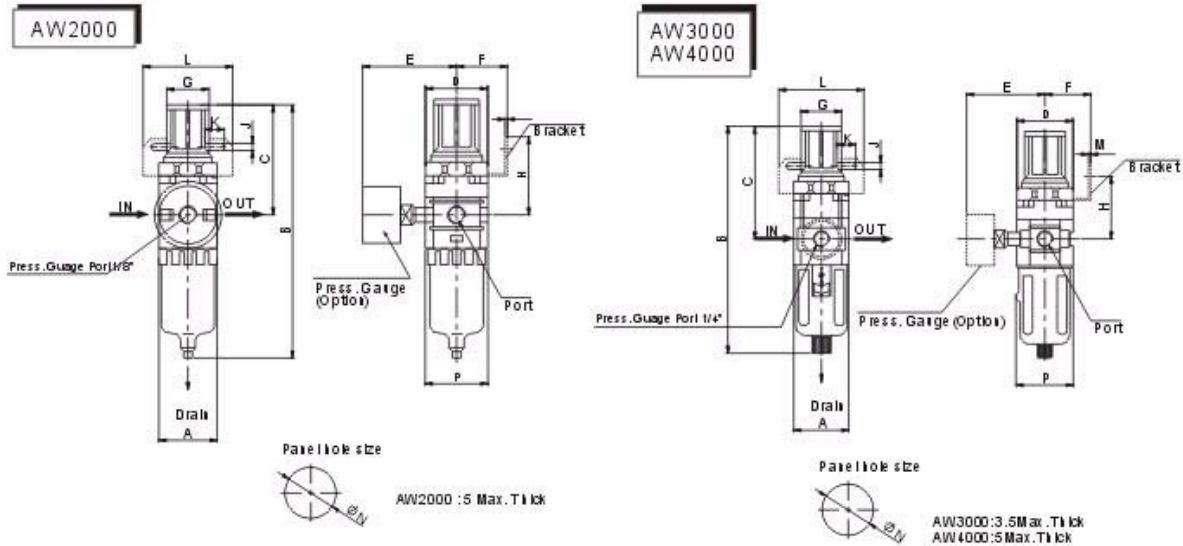

Symbol for AW Filter Regulator

Specifications for AW Filter Regulator

Type	AW2000-01(02)	AW3000-02(03)	AW4000-04(06)
Working fluid	Air		
Port Size	1/8"(1/4")	1/4"(3/8")	1/2"(3/4")
Filtration	5-25µm		
Maximum working pressure	1Mpa		
Proof pressure	1.5Mpa		
Temperature Range	-5~60℃		
Rated flow	550L /min	2000 L /min	4000(4500)L /min
Adjustable Pressure Range	0.05~0.85Mpa		
Pressure Gauge Port	1/8"		1/4"
Materials	Bowl	Polycarbonate	
	Bowl Guard	—	Iron
	Body	Aluminum alloy	

People website search

Pneumatic products

- [pneumatic component.com](#)
- [pe-p.com](#)

New products

Overall Dimension for AW Filter Regulator (mm)

Type	Port	A	B	C	D	E	F	G	H	J	K	L	M	N	P
AW2000	1/8" 1/4"	40	164.5	78	40	56.8	30	34	45	5.4	15.4	55	2.3	33.5	40
AW3000	1/4" 3/8"	53	211	92.5	53	60.8	41	40	46	6.5	8	53	2.3	42.5	56
AW4000-04	1/2"	70	262.5	112	70	70.5	50	54	54	8.5	10.5	70	2.3	52.5	73
AW4000-06	3/8"	75	267	114	70	70.5	50	54	56	8.5	10.5	70	2.3	52.5	73