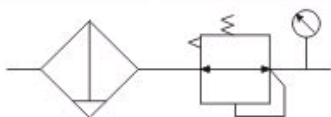

AW Filter Regulator

S Series Air Treatment Component > AW Filter Regulator

[AW Filter Regulator's PDF file](#)

Order code for AW Filter Regulator

AW	2000	—	01	D
Model	Rated flow(L/min) 2000:550 3000:2000 4000:4000(1/2") 4500(3/4")		Port Size(PT) 01: 1/8" 02: 1/4" 03: 3/8" 04: 1/2" 06: 3/4" 10: 1"	Drain Type: Blank: Manual drain D: Automatic drain

Symbol for AW Filter Regulator

Specifications for AW Filter Regulator

Type	AW2000-01(02)	AW3000-02(03)	AW4000-04(06)
Working fluid	Air		
Port Size	1/8"(1/4")	1/4"(3/8")	1/2"(3/4")
Filtration	5-25µm		
Maximum working pressure	1Mpa		
Proof pressure	1.5Mpa		
Temperature Range	-5~60℃		
Rated flow	550L /min	2000 L /min	4000(4500)L /min
Adjustable Pressure Range	0.05~0.85Mpa		
Pressure Gauge Port	1/8"		1/4"
Materials	Bowl	Polycarbonate	
	Bowl Guard	—	Iron
	Body	Aluminum alloy	