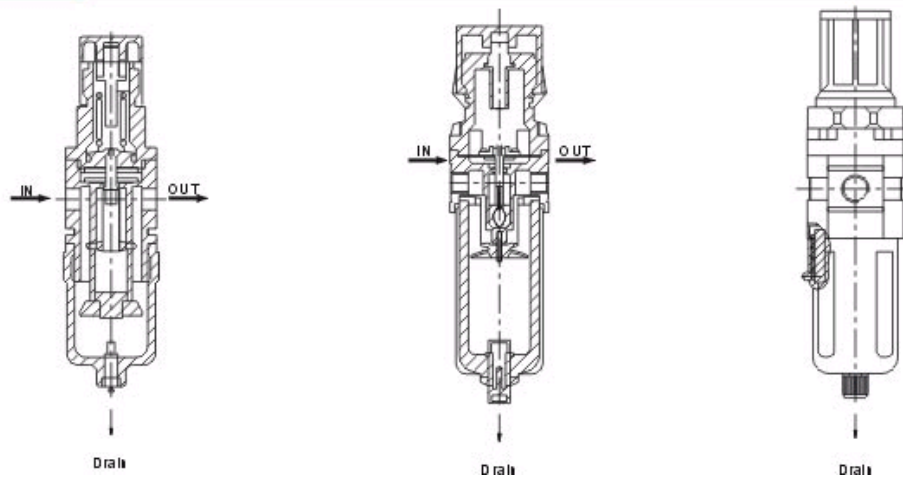

Symbol for AW Filter Regulator

Specifications for AW Filter Regulator

Type	AW2000-01(02)	AW3000-02(03)	AW4000-04(06)
Working fluid	Air		
Port Size	1/8"(1/4")	1/4"(3/8")	1/2"(3/4")
Filtration	5-25µm		
Maximum working pressure	1Mpa		
Proof pressure	1.5Mpa		
Temperature Range	-5~60℃		
Rated flow	550L /min	2000 L /min	4000(4500)L /min
Adjustable Pressure Range	0.05~0.85Mpa		
Pressure Gauge Port	1/8"		1/4"
Materials	Bowl	Polycarbonate	
	Bowl Guard	—	Iron
	Body	Aluminum alloy	

Construction for AW Filter Regulator

Pneumatic equipment directory

- [PEOPLE group](#)
- [Product introduction](#)
- [Pneumatic components](#)
- [Pneumatic valves](#)
- [Solenoid valve](#)
- [Pneumatic cylinders](#)
- [Air preparation](#)
- [Pneumatic Fittings](#)
- [Pneumatic accessories](#)
- [Pneumatic equipments](#)
- [Pneumatic parts](#)
- [Industry News](#)
- [Technical support](#)
- [Pneumatic standards](#)
- [Events](#)
- [Contact Us](#)

People website search

Pneumatic products

- [pneumatic component.com](#)
- [pe-p.com](#)

New products

Overall Dimension for AW Filter Regulator (mm)

Type	Port	A	B	C	D	E	F	G	H	J	K	L	M	N	P
AW2000	1/8" 1/4"	40	164.5	78	40	56.8	30	34	45	5.4	15.4	55	2.3	33.5	40
AW3000	1/4" 3/8"	53	211	92.5	53	60.8	41	40	46	6.5	8	53	2.3	42.5	56
AW4000-04	1/2"	70	262.5	112	70	70.5	50	54	54	8.5	10.5	70	2.3	52.5	73
AW4000-06	3/8"	75	267	114	70	70.5	50	54	56	8.5	10.5	70	2.3	52.5	73