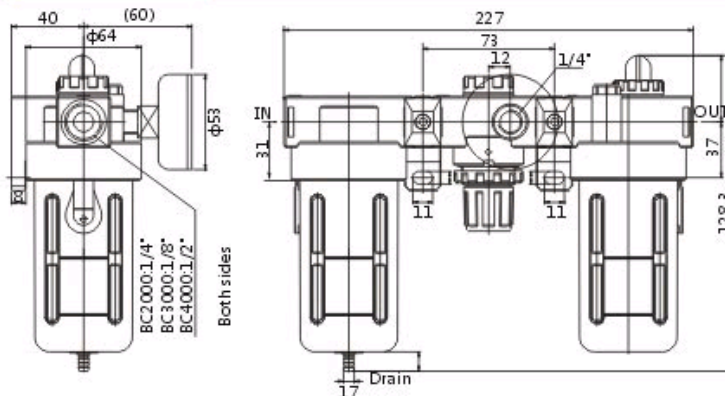

BC Series Air Combination

[A Series Air Treatment Component](#) > BC Series Air Combination

[BC Series Air Combination 's PDF file](#)

Order code for BC Series Air Combination

<p>BC</p> <p>Mode BC:Medium series F.R.L unit</p>	<p>2000</p> <p>Port Size 2000:1/4" 3000:3/8" 4000:1/2"</p>	<p>□</p> <p>Drain type Blank:Semi-auto drain A: Auto drain</p>
---	--	--

Specifications for BC Series Air Combination

Model	BC2000	BC3000	BC4000	
Fluid	Air			
Port size	1/4"	3/8"	1/2"	
Filtering grade	40μ			
Pressure range	0.05~0.85MPa			
Max service pressure	0.95MPa			
Proof Pressure	1.5MPa			
Working temperature range	-5~60°C			
Drain bowl capacity	60 c.c			
Oil bowl capacity	90 c.c			
Recommend lubricant	ISO VG32 (or equivalent)			
Constitute	Filter	BF2000	BF3000	BF4000
	Regulator	BR2000	BR3000	BR4000
	Lubricator	BL2000	BL3000	BL4000

Symbol

Dimensions

Pneumatic equipment directory

- [PEOPLE group](#)
- [Product introduction](#)
- [Pneumatic components](#)
- [Pneumatic valves](#)
- [Solenoid valve](#)
- [Pneumatic cylinders](#)
- [Air preparation](#)
- [Pneumatic Fittings](#)
- [Pneumatic accessories](#)
- [Pneumatic equipments](#)
- [Pneumatic parts](#)
- [Industry News](#)
- [Technical support](#)
- [Pneumatic standards](#)
- [Events](#)
- [Contact Us](#)