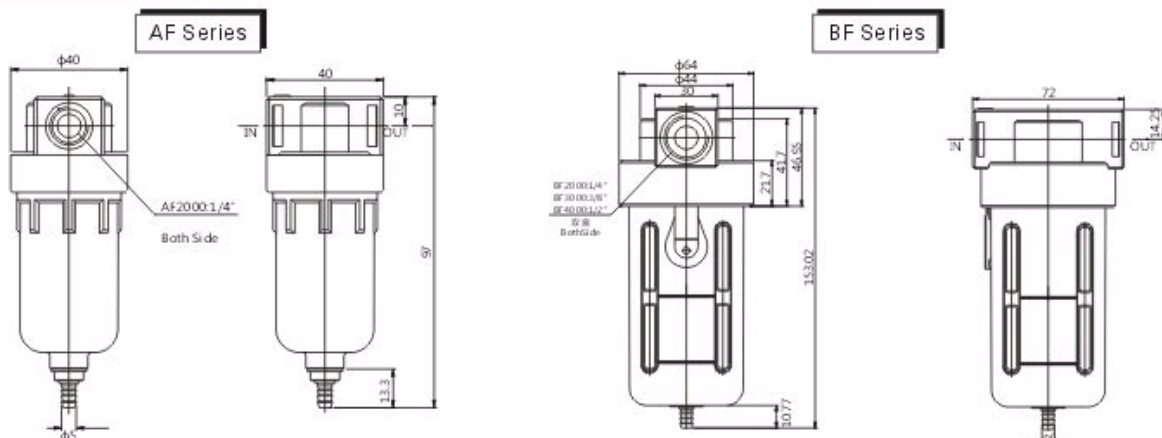

Dimension for AF/BF Series Air Filter

Tags: A Air Treatment Component

Pneumatic equipment directory

- PEOPLE group
- Product introduction
- Pneumatic components
- Pneumatic valves
- Solenoid valve
- Pneumatic cylinders
- Air preparation
- Pneumatic Fittings
- Pneumatic accessories
- Pneumatic equipments
- Pneumatic parts
- Industry News
- Technical support
- Pneumatic standards
- Events
- Contact Us

People website search

Pneumatic products

- pneumatic component.com
- pe-p.com

New products