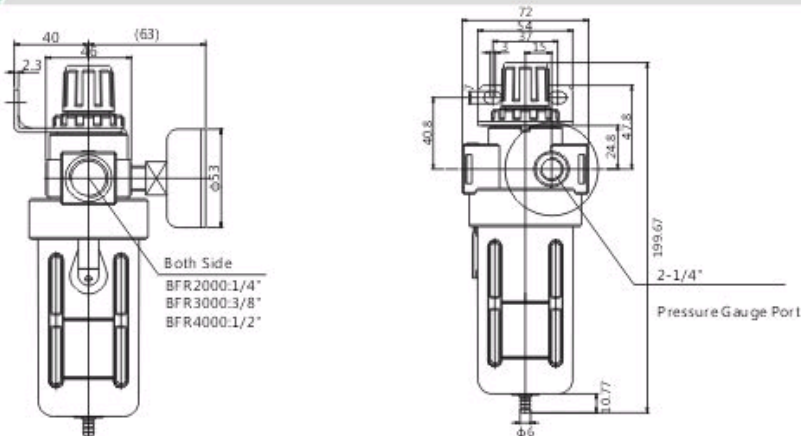

Dimension for BFR Series Filter Regulator

Pneumatic equipment directory

- [PEOPLE group](#)
- [Product introduction](#)
- [Pneumatic components](#)
- [Pneumatic valves](#)
- [Solenoid valve](#)
- [Pneumatic cylinders](#)
- [Air preparation](#)
- [Pneumatic Fittings](#)
- [Pneumatic accessories](#)
- [Pneumatic equipments](#)
- [Pneumatic parts](#)
- [Industry News](#)
- [Technical support](#)
- [Pneumatic standards](#)
- [Events](#)
- [Contact Us](#)

People website search

Pneumatic products

- [pneumatic component.com](#)
- [pe-p.com](#)

New products