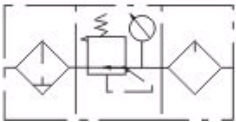

Specifications for BFR Series Filter Regulator

Model	BFR2000	BFR3000	BFR4000
Fluid	Air		
Port size	1/4"	3/8"	1/2"
Filtering grade	40μ		
Pressure range	0.05~0.85Mpa		
Max service pressure	0.95Mpa		
Proof Pressure	1.5Mpa		
Working temperature range	-5~60°C		
Drain bowl capacity	60 c.c.