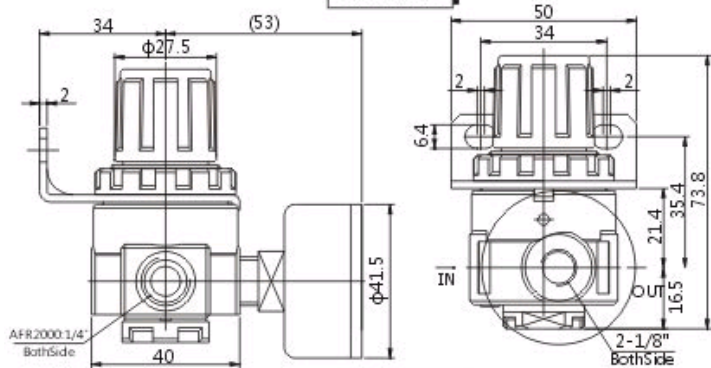

AR SERIES

BR SERIES

Tags: **A Air Treatment Component**

[| Air preparation](#) | [TrackBack](#)

[« AL/BL Series Lubricator](#)

[AF/BF Series Air Filter »](#)

Related pneumatic products:

[A Series Air Treatment Component](#)

[AL/BL Series Lubricator](#)

[About us](#) | [Sitemap](#) | [Copyright](#) | [Help](#) | [Cooperate](#) | [Down](#) | [Guestbook](#) | [Contact us](#)

Copyright 2007 **China PEOPLE pneumatic equipment Co., Ltd** Some Rights Reserved.