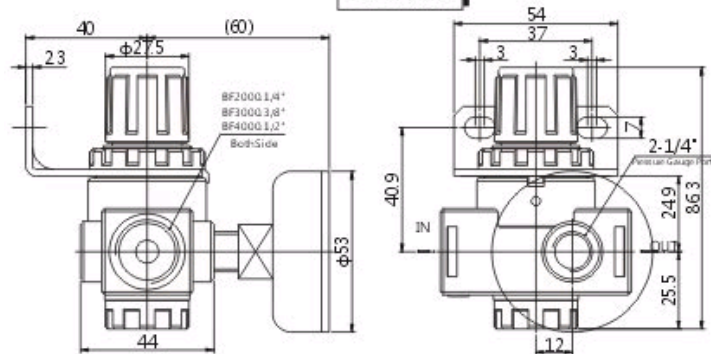

BR SERIES

Tags: **A Air Treatment Component**

[| Air preparation](#) | [TrackBack](#)

[« AL/BL Series Lubricator](#)

[AF/BF Series Air Filter »](#)

Related pneumatic products:

[A Series Air Treatment Component](#)

[AL/BL Series Lubricator](#)

[About us](#) | [Sitemap](#) | [Copyright](#) | [Help](#) | [Cooperate](#) | [Down](#) | [Guestbook](#) | [Contact us](#)

Copyright 2007 **China PEOPLE pneumatic equipment Co., Ltd** Some Rights Reserved.