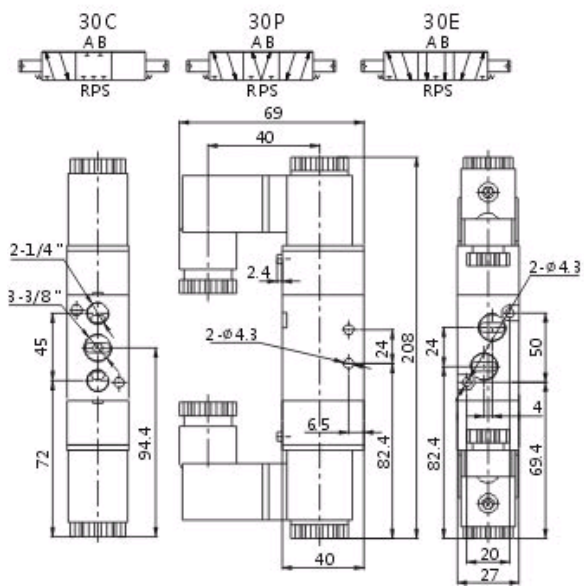

4V130-06

4V230-08

4V330-10

4V430-15

Tags: solenoid valve 4V solenoid valve

| Solenoid valve | [TrackBack](#)

« Pneumatic Events

[4V200 Series Solenoid Valve](#) »

Related pneumatic products:

- [VF Series Solenoid Valve](#)
- [2V Series Solenoid Valve](#)
- [2W Series Solenoid Valve](#)
- [3V1 Series Solenoid Valve](#)
- [3V100 Series Solenoid Valve](#)
- [3V200 Series Solenoid Valve](#)
- [3V300 Series Solenoid Valve](#)
- [Solenoid Valve](#)