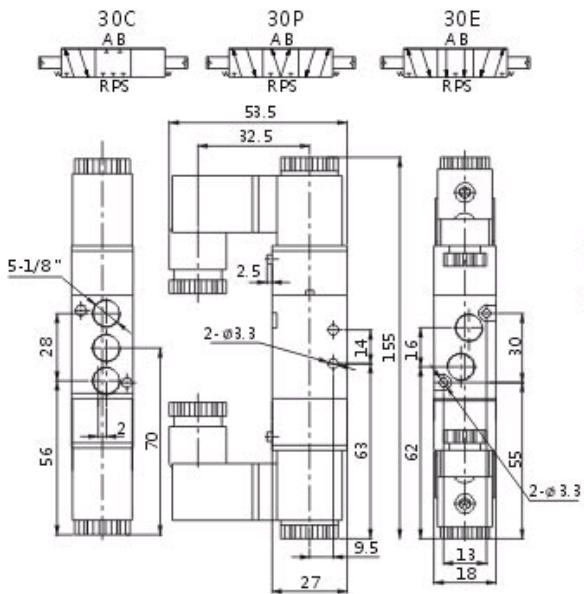

4V130-06

4V230-08

4V330-10

4V430-15

Tags: solenoid valve 4V solenoid valve

| Solenoid valve | [TrackBack](#)

« Pneumatic Events

[4V200 Series Solenoid Valve](#) »

Related pneumatic products:

- [VF Series Solenoid Valve](#)
- [2V Series Solenoid Valve](#)
- [2W Series Solenoid Valve](#)
- [3V1 Series Solenoid Valve](#)
- [3V100 Series Solenoid Valve](#)
- [3V200 Series Solenoid Valve](#)
- [3V300 Series Solenoid Valve](#)
- [Solenoid Valve](#)