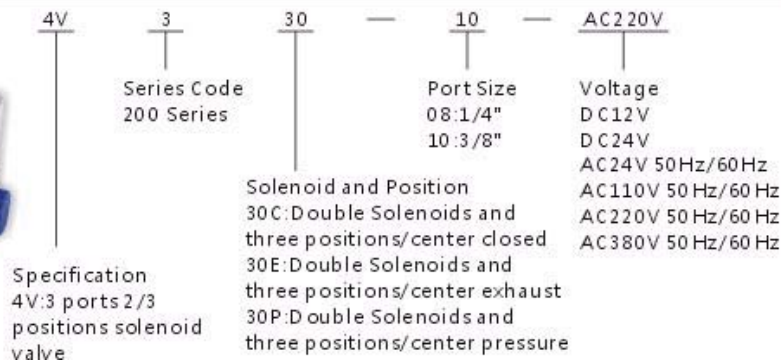

4V300 Series Solenoid Valve

[Pneumatic valves](#) >> [Solenoid Valve](#) > 4V300 Series Solenoid Valve

4V300 Series Solenoid Valve 's PDF file

Order code for 4V300 Series Solenoid Valve