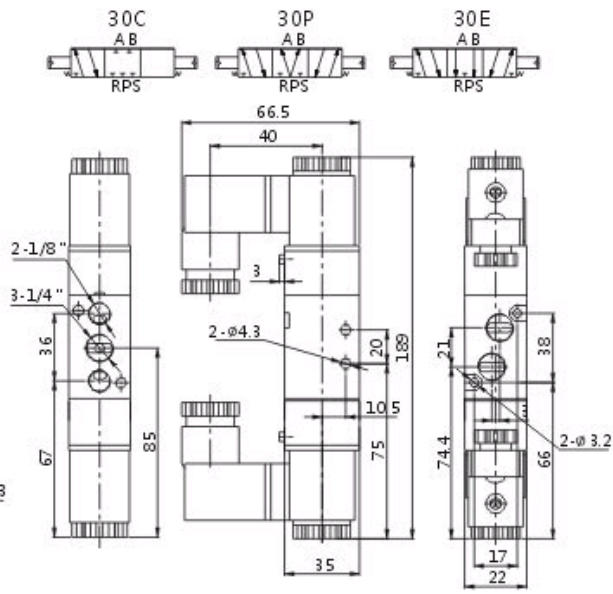

4V130-06

4V230-08

4V330-10

4V430-15

Tags: solenoid valve 4V solenoid valve

| Solenoid valve | [TrackBack](#)

« Pneumatic Events

[4V200 Series Solenoid Valve](#) »

Related pneumatic products:

- [VF Series Solenoid Valve](#)
- [2V Series Solenoid Valve](#)
- [2W Series Solenoid Valve](#)
- [3V1 Series Solenoid Valve](#)
- [3V100 Series Solenoid Valve](#)
- [3V200 Series Solenoid Valve](#)
- [3V300 Series Solenoid Valve](#)
- [Solenoid Valve](#)