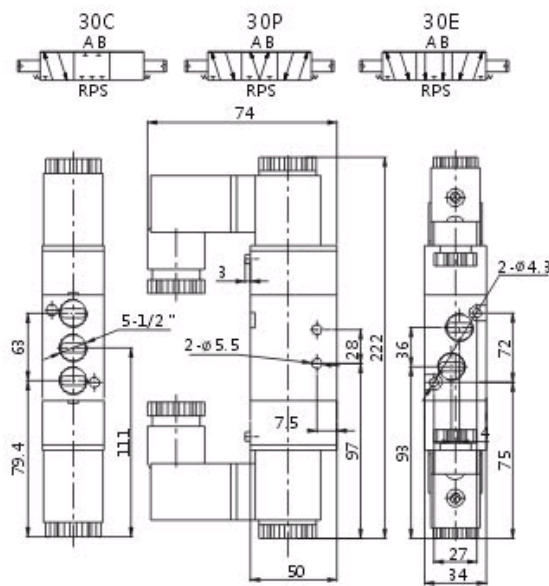

4V430-15

Tags: solenoid valve 4V solenoid valve

| Solenoid valve | [TrackBack](#)

« Pneumatic Events

[4V200 Series Solenoid Valve](#) »

Related pneumatic products:

- [VF Series Solenoid Valve](#)
- [2V Series Solenoid Valve](#)
- [2W Series Solenoid Valve](#)
- [3V1 Series Solenoid Valve](#)
- [3V100 Series Solenoid Valve](#)
- [3V200 Series Solenoid Valve](#)
- [3V300 Series Solenoid Valve](#)
- [Solenoid Valve](#)